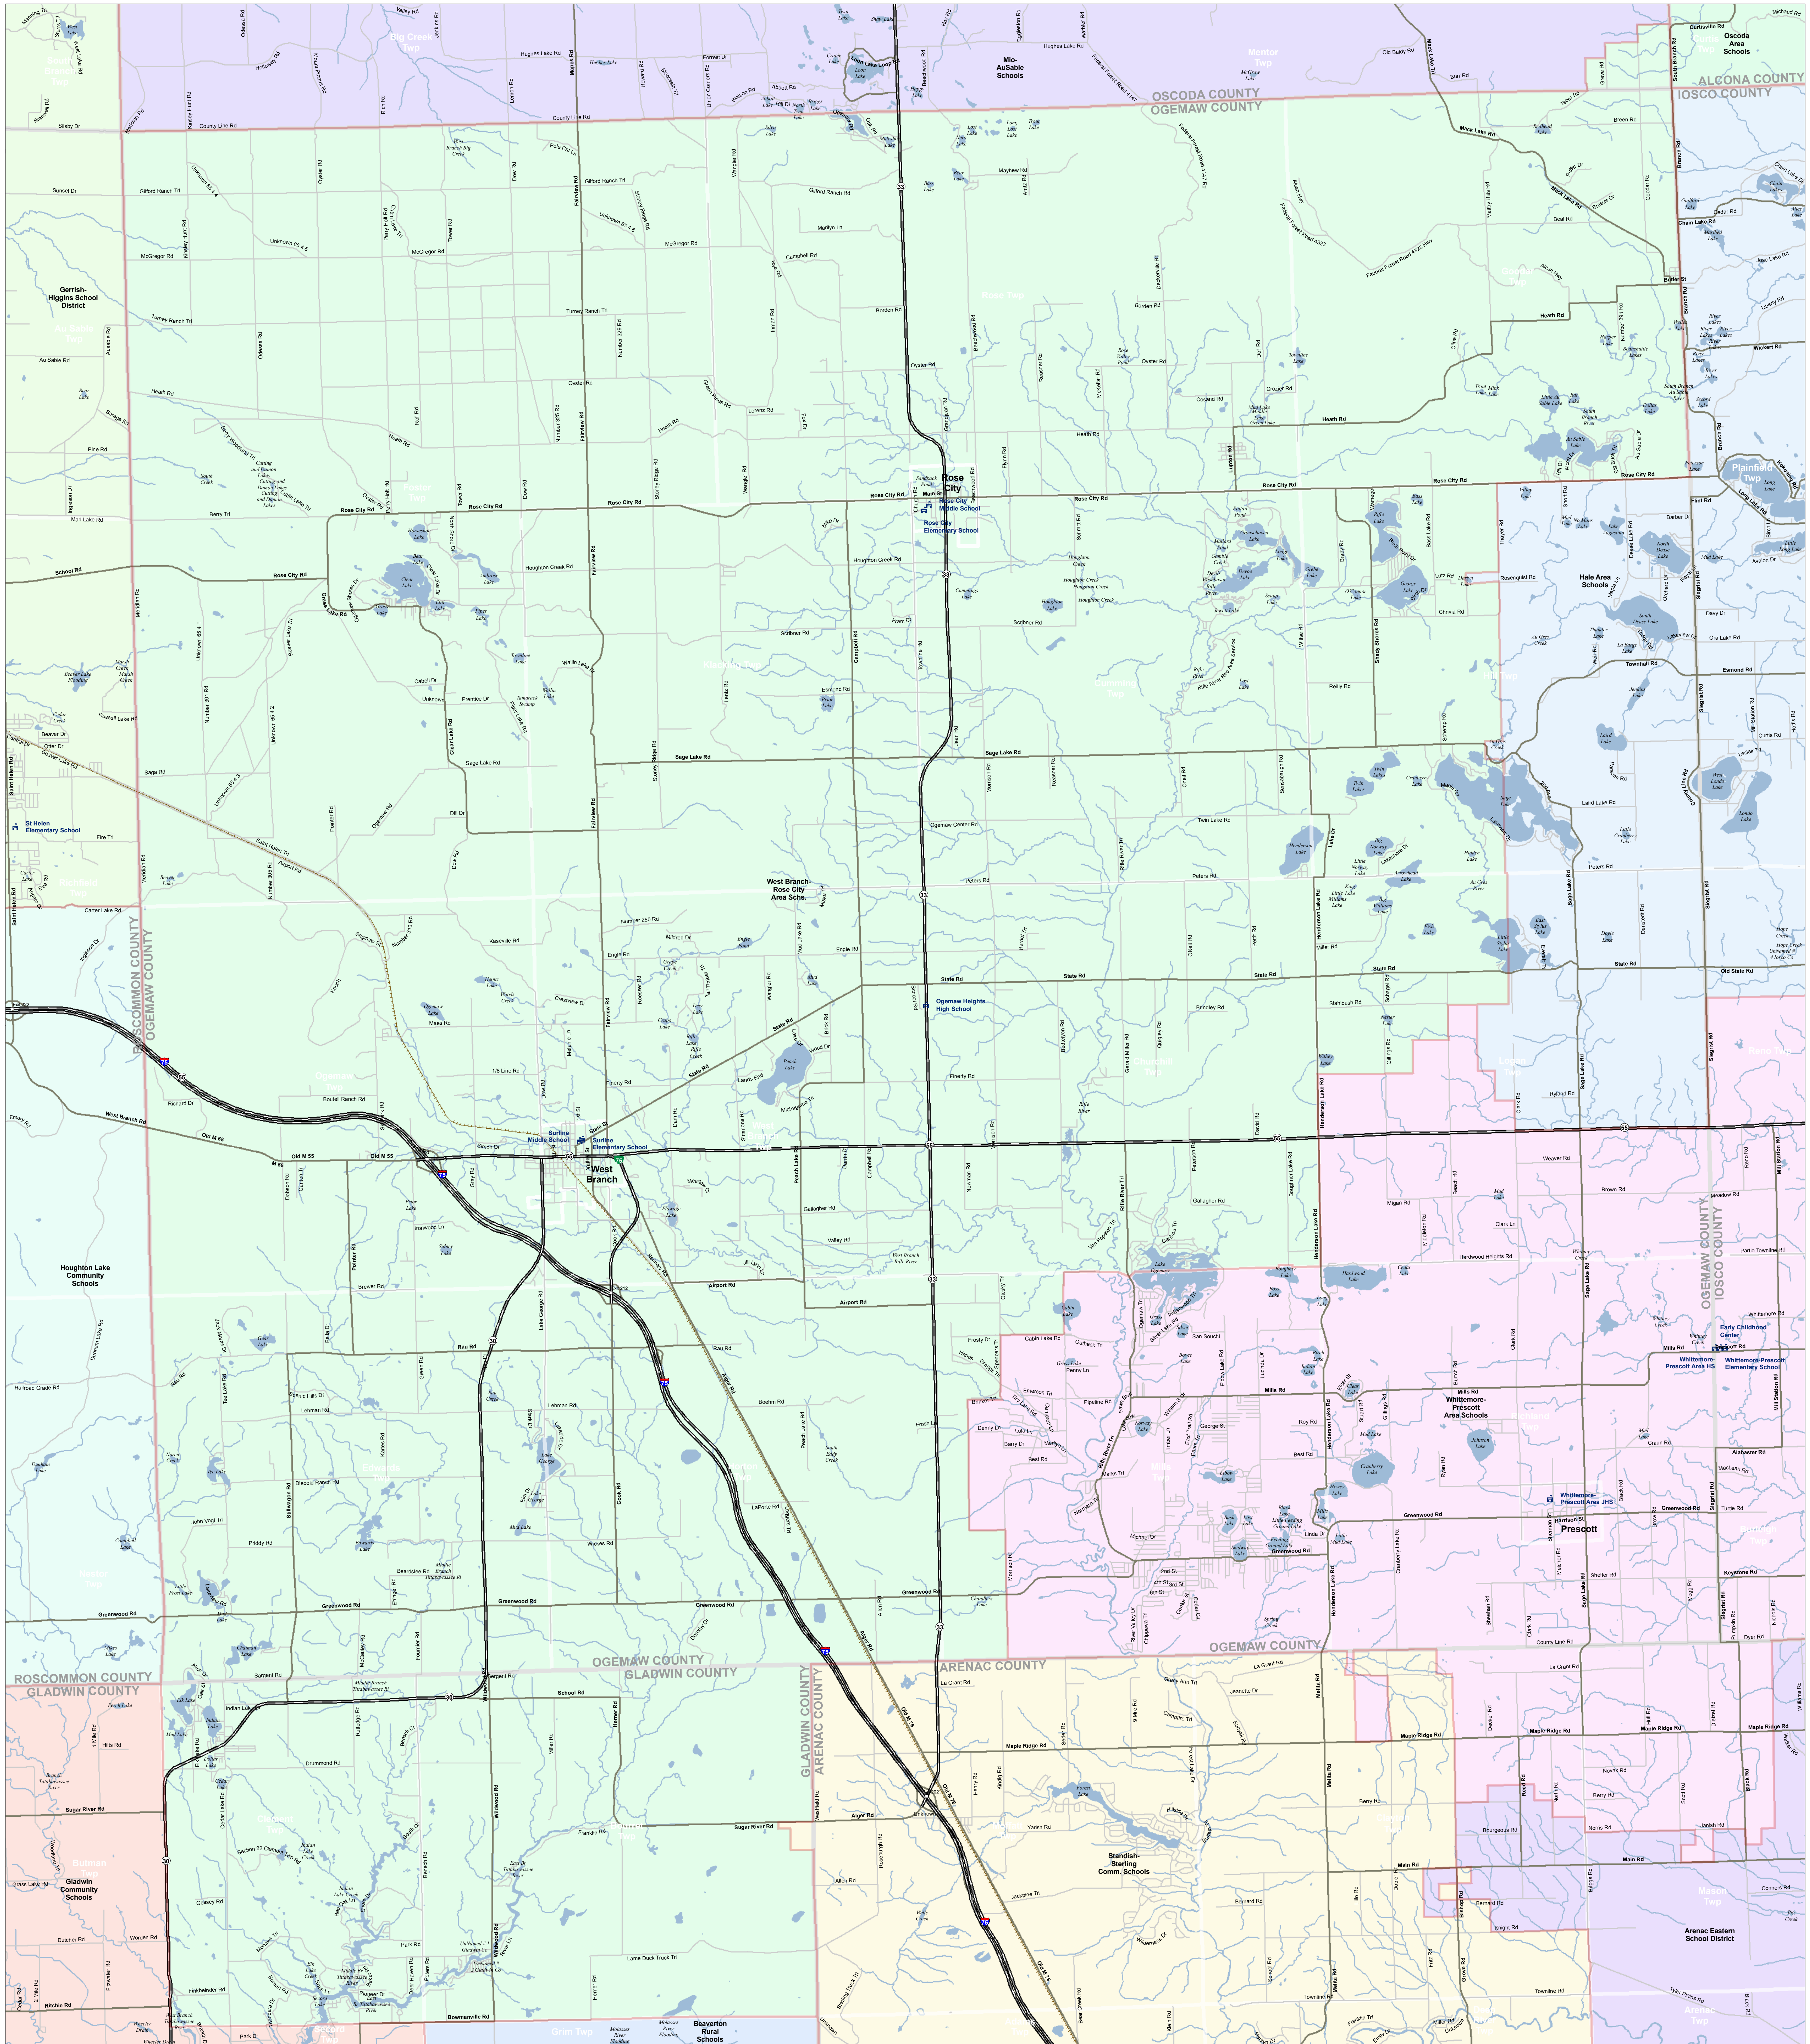

West Branch-Rose City Area Schs.

Crawford Oscoda Ogemaw Roscommon

- SCHOOL
- SCHOOL DISTRICT BOUNDARY
- CITY / VILLAGE
- COUNTY BOUNDARY
- WATER FEATURE
- ROAD SYSTEM
- HIGHWAY
- MAJOR ROAD
- LOCAL ROAD
- RAILROAD

For more information:
Web: www.michigan.gov/cgi
Phone: 517.373.7910